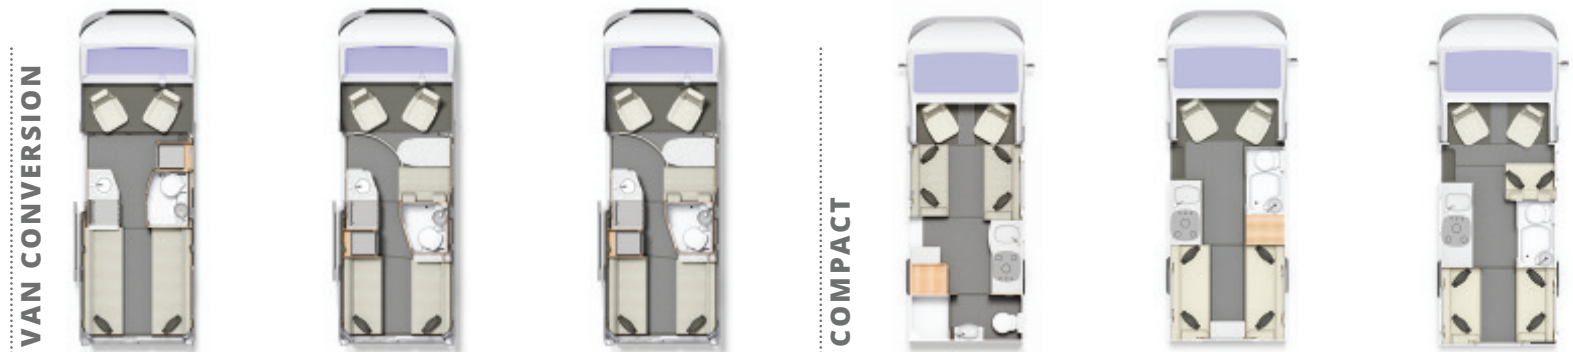

2021 Prices & Factory Options

Effective from 1st October 2020

General Information & Dimensions	CV20	CV40	CV80	Compact 105	Compact 120	Compact 135
◆ OTR Price (incl 'Envy Pack')	£46,027	£46,577	£52,427	£47,711	£47,211	£48,211
◆ Base Vehicle	Fiat	Fiat	Fiat	Peugeot	Peugeot	Peugeot
◆ Engine	2.3 JTD (140)	2.3 JTD (140)	2.3 JTD (140)	2.2 HDI (140)	2.2 HDI (140)	2.2 HDI (140)
◆ Number of Berths	2	3	4	2	2	3
◆ Number of Seat Belts	2	4	4	2	2	4
◆ Length	19'8" / 5.99m	19'8" / 5.99m	19'8" / 5.99m	19'8" / 5.99m	19'8" / 5.99m	19'8" / 5.99m
◆ Width (mirrors folded)	6'9" / 2.05m	6'9" / 2.05m	6'9" / 2.05m	7'0" / 2.14m	7'0" / 2.14m	7'0" / 2.14m
◆ Height (incl TV aerial)	8'9" / 2.67m	8'9" / 2.67m	8'9" / 2.67m	8'11" / 2.73m	8'11" / 2.73m	8'11" / 2.73m
◆ MTPLM	3500 kgs	3500 kgs	3500 kgs	3300 kgs	3300 kgs	3300 kg
◆ Max User Payload	590 kgs	520 kgs	TBC	637 kgs	671 kgs	582 kgs
◆ Front Bed Size (Double)	N/A	N/A	6'10" x 4'8"	6'7" x 3'10"	N/A	N/A
◆ Front Bed Size (Singles)	N/A	5'7" x 2'0"	N/A	N/A	N/A	5'2" x 2'0"
◆ Rear Bed Size (Double)	6'1" x 4'5"	6'1" x 4'3"	6'1" x 4'3"	N/A	6'7" x 4'7"	6'7" x 4'2"
◆ Rear Bed Size (Singles)	6'2" x 2'3"	N/A	N/A	N/A	5'11" x 2'4"	N/A

Envy Pack	Van Conversion	Compact
◆ Graphite Grey or White External Cab	N/A	Free Option
◆ Graphite Grey or Slate Grey Exterior	Free Option	N/A
◆ Engine Upgraded to 140bhp Manual	Yes	Yes
◆ Cab AC, Cruise Control & Dual Airbags	Yes	Yes
◆ Silver GRP Sides	N/A	Yes
◆ Sky View Cab Rooflight	N/A	Yes
◆ Awning Canopy	Yes	Yes
◆ Fiat 16" Alloy Wheels	Yes	Cost Option
◆ Reversing Camera (rear view mirror)	N/A	Yes
◆ Fiat Integrated Reversing Camera, Satellite Navigation & DAB Radio	Yes	N/A
◆ Solar Panel (100 watt)	Yes	Yes
◆ Additional USB Socket	Yes	Yes
◆ Microwave Oven	Cost Option	Yes
◆ Dual Fuel Gas & Electric Hob	Yes	Yes
◆ External Cold Shower Point	N/A	Yes
◆ External BBQ Point	N/A	Yes
◆ Silver Dashboard Kit (Peugeot / Fiat fitted)	Yes	Yes
◆ Silver or Black Front Low Level Bumper Insert	N/A	Yes
◆ Bespoke Upholstery, Furnishings & Graphics (inc. branded step mat, shower & cab carpets)	Yes	Yes

Factory Fitted Options	Van Conversion	Compact
◆ Alarm System	£322	£322
◆ Alloy Wheels	Standard	£650
◆ Automatic Engine Upgrade (140bhp)	£2,040	N/A
◆ Automatic Engine Upgrade (160bhp)	£3,240	N/A
◆ Cab Blinds	£450	Standard
◆ Fiamma Pro Bike Rack (2 bikes)	£350	£235
◆ Fiamma Pro Bike Rack (4 bikes)	N/A	£328
◆ Microwave	£212	Standard
◆ Tracker System (includes 12 month subscription)	£280	£280
◆ Winter Pack	£332	£332
◆ Witter Tow Bar	£500	£624
◆ Wraparound U-Shape Rear Lounge Seating (Envy Compact 120 only)	N/A	£259