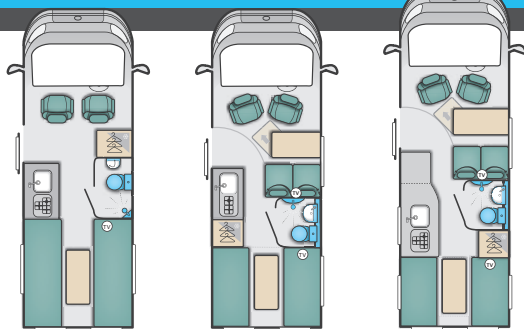

2020 PRICE LIST & SPECIFICATIONS

effective from 12th March 2020

CITY

CONCEPT

General Information & Dimensions

- OTR Price (inc Spirit Pack)
- Base Vehicle
- Engine
- Roof Profile
- Number of Berths
- Number of Seat Belts
- Length
- Width (mirrors folded)
- Height (incl TV aerial)
- MTPLM
- Max User Payload
- Front Bed Size (Double)
- Front Bed Size (Singles)
- Rear Bed Size (Double)
- Rear Bed Size (Singles)
- Overcab Bed

Spirit Pack

- Tech Flat Grey Exterior
- Heated Cab Seats
- Cab Air Conditioning & Cruise Control
- Fiat Integrated Satellite Navigation, DAB Radio & Steering Wheel Controls
- Rear View Mirror Reversing Camera & Reversing Sensors
- Fiat 16" Alloy Wheels
- Solar Panel
- Awning Canopy
- LED Daytime Running Lights
- Driver & Passenger Airbags
- TV Aerial
- Cab Windscreen Blind
- Flyscreen Door
- Gloss Black Headlight Bezels, Skid Plate & Front Grille
- High Level Instrument Cluster
- Fiat Leather Steering Wheel
- Fiat Techno Silver Dashboard Kit
- Habitation Door Upgrade with Window & Bin
- External BBQ Point, Shower Point & 240v Socket
- Microwave
- Winter Pack (heated water tank, insulated water pipes & fridge vent covers)
- Illuminated 'Swift' Stepwell Light
- Bespoke Graphics & Upholstery inc "Spirit" Logo Embossed in Seating
- Removable Carpets, Scatter Cushions & Curtains
- Engine Battery Shut Off Isolation Switch
- Wardrobe Lights
- Truma Drivesafe Gas Changeover Regulator
- Captains Chairs