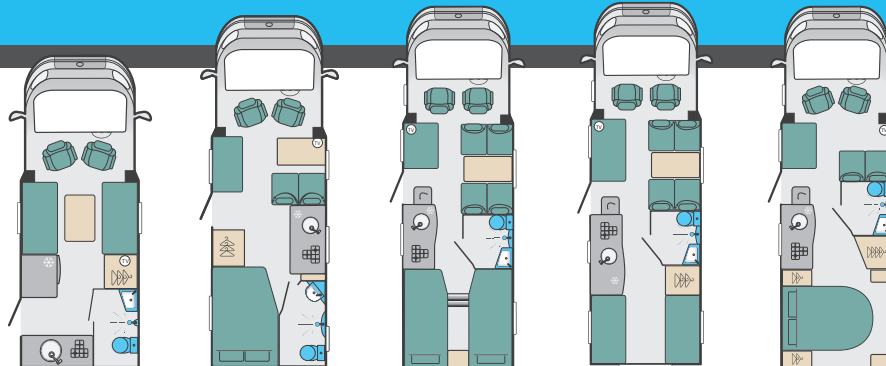

2020 PRICE LIST & SPECIFICATIONS

effective from 12th March 2020

CITY

CONCEPT

General Information & Dimensions

- OTR Price (inc Spirit Pack)
- Base Vehicle
- Engine
- Roof Profile
- Number of Berths
- Number of Seat Belts
- Length
- Width (mirrors folded)
- Height (incl TV aerial)
- MTPLM
- Max User Payload
- Front Bed Size (Double)
- Front Bed Size (Singles)
- Rear Bed Size (Double)
- Rear Bed Size (Singles)
- Overcab Bed

	122	144	184	412	464	476	486	494
£50,785	£52,496	£54,130	£48,463	£50,428	£52,108	£52,178	£52,052	
Fiat	Fiat	Fiat	Fiat	Fiat	Fiat	Fiat	Fiat	Fiat
2.3 (120)	2.3 (120)	2.3 (120)	2.3 (120)	2.3 (120)	2.3 (120)	2.3 (120)	2.3 (120)	2.3 (120)
N/A	N/A	N/A	Lowline	Lowline	Highline	Highline	Highline	Highline
2	3	4	2	4	6	6	4	4
2	4	4	2	4	6	6	4	4
6.00m/19'8"	6.00m/19'8"	6.36m/20'11"	5.89m/19'4"	6.75m/22'2"	7.32m/24'0"	7.32m/24'0"	7.32m/24'0"	7.32m/24'0"
2.26m/7'5"	2.26m/7'5"	2.26m/7'5"	2.39m/7'10"	2.39m/7'10"	2.39m/7'10"	2.39m/7'10"	2.39m/7'10"	2.39m/7'10"
2.72m/8'11"	2.72m/8'11"	2.72m/8'11"	2.89m/9'6"	2.91m/7'10"	2.98m/9'9"	2.98m/9'9"	2.98m/9'9"	2.98m/9'9"
3500kg	3500kg	3500kg	3300kg	3500kg	3650kg*	3650kg*	3500kg	3500kg
608kg	525kg	448kg	495kg	554kg	547kg	550kg	480kg	480kg
N/A	N/A	5'9"x4'0"	7'0"x4'3"	7'1"x4'0"	7'1"x5'11"	7'1"x5'11"	N/A	N/A
N/A	5'7"x2'11"	5'7"x2'11"	6'2"x2'4"	N/A	N/A	N/A	N/A	N/A
6'1"x6'2"	6'0"x4'5"	6'1"x3'11"	N/A	6'2"x4'4"	7'0"x4'8"	7'0"x4'4"	6'1"x4'4"	6'1"x4'4"
6'2"x2'2"	N/A	N/A	N/A	N/A	6'3"x2'9"	N/A	N/A	N/A
N/A	N/A	N/A	N/A	N/A	6'3"x4'5"	6'3"x4'5"	6'3"x4'5"	6'3"x4'5"