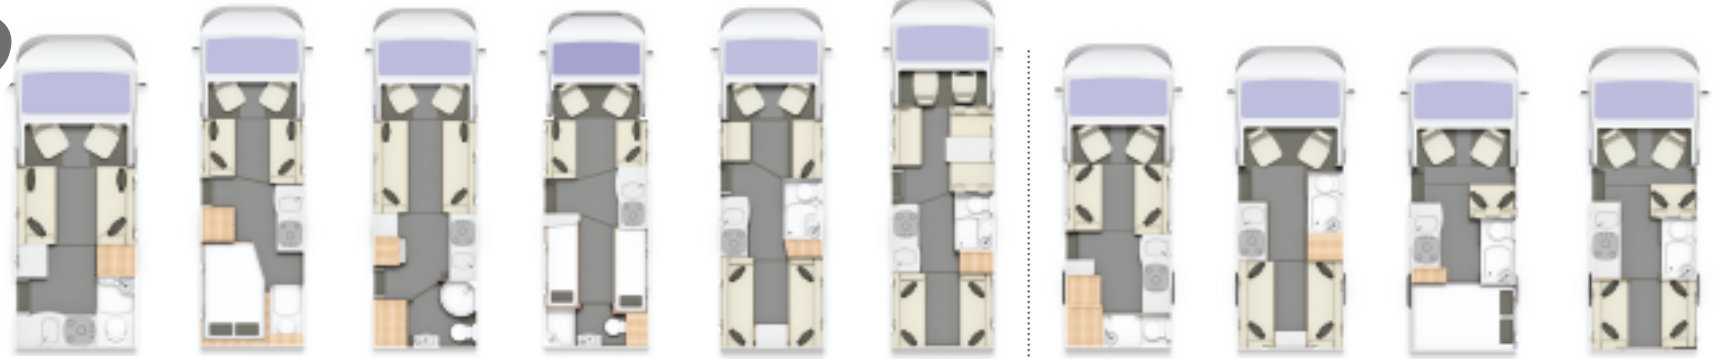

2017 Prices & Specification

General Information & Dimensions	115	155	175	185	195	196	Compact 105	Compact 120	Compact 125	Compact 135
◆ OTR Price (incl 'Envy Pack')	£39,752	£44,812	£43,752	£45,512	£45,052	£45,702	£41,534	£41,534	£41,834	£41,834
◆ Base Vehicle	Peugeot	Peugeot	Peugeot	Peugeot	Peugeot	Peugeot	Peugeot	Peugeot	Peugeot	Peugeot
◆ Engine	2.0 HDI (130)	2.0 HDI (130)	2.0 HDI (130)	2.0 HDI (130)	2.0 HDI (130)	2.0 HDI (130)	2.0 HDI (130)	2.0 HDI (130)	2.0 HDI (130)	2.0 HDI (130)
◆ Number of Berths	2	4	2	4	4	6	2	2	3	3
◆ Number of Seat Belts	2	4	2	4	4	6	2	2	4	4
◆ Length	18'8" / 5.70m	23'0" / 7.02m	23'0" / 7.02m	24'1" / 7.34m	24'1" / 7.34m	24'1" / 7.34m	19'8" / 5.99m	19'8" / 5.99m	19'8" / 5.99m	19'8" / 5.99m
◆ Width (mirrors folded)	7'2" / 2.20m	7'2" / 2.20m	7'2" / 2.20m	7'2" / 2.20m	7'2" / 2.20m	7'2" / 2.20m	7'0" / 2.14m	7'0" / 2.14m	7'0" / 2.14m	7'0" / 2.14m
◆ Height (incl TV aerial)	9'3" / 2.82m	9'3" / 2.82m	9'3" / 2.82m	9'3" / 2.82m	9'3" / 2.82m	9'3" / 2.82m	8'11" / 2.73m	8'11" / 2.73m	8'11" / 2.73m	8'11" / 2.73m
◆ MTPLM	3300 kgs	3500 kgs	3500 kgs	3500 kgs	3500 kgs	3500 kgs	3300 kgs	3300 kgs	3300 kgs	3300 kg
◆ Max User Payload	683 kgs	572 kgs	673 kgs	522 kgs	570 kgs	528 kgs	687 kgs	717 kgs	639 kgs	633 kgs
◆ Electric Drop Down Bed Size	N/A	N/A	N/A	N/A	N/A	6'1" x 4'8"	N/A	N/A	N/A	N/A
◆ Front Bed Size (Double)	4'5" x 6'10"	6'10" x 3'10"	6'10" x 4'5"	6'10" x 4'0"	6'10" x 3'4"	6'10" x 3'11"	6'7" x 3'11"	N/A	N/A	N/A
◆ Front Bed Size (Singles)	N/A	N/A	6'2" x 2'4"	N/A	N/A	N/A	N/A	N/A	5'2" x 2'0"	5'2" x 2'0"
◆ Rear Bed Size (Double)	N/A	6'4" x 4'7"	N/A	N/A	6'10" x 4'8"	6'10" x 4'10"	N/A	6'7" x 5'11"	6'7" x 4'3"	6'7" x 4'2"
◆ Rear Bed Size (Singles)	N/A	N/A	N/A	5'10" x 2'4"	6'0" x 2'4"	N/A	N/A	5'11" x 2'4"	N/A	N/A