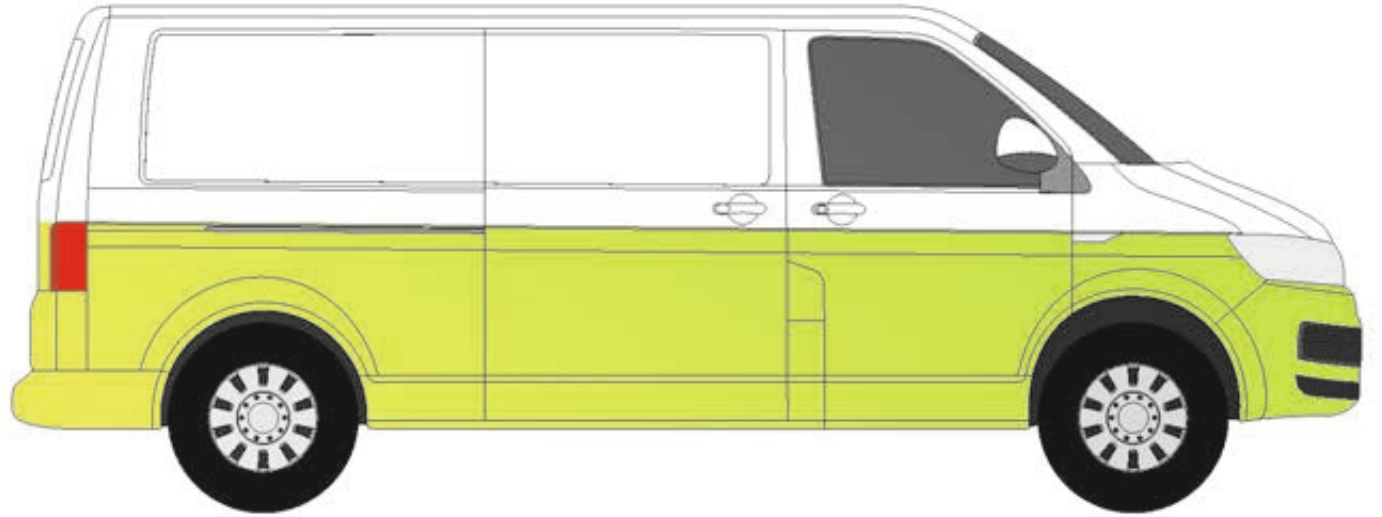

Transporter **HALF WRAP OPTIONS**

(Based on white external colour VW T6.1)

Photo for guidance only
Colours may vary from what is shown
Please refer to sample for accuracy

Photo for guidance only
Colours may vary from what is shown
Please refer to sample for accuracy

Photo for guidance only
Colours may vary from what is shown
Please refer to sample for accuracy

Dark Blue Metallic
Gloss

Photo for guidance only
Colours may vary from what is shown
Please refer to sample for accuracy