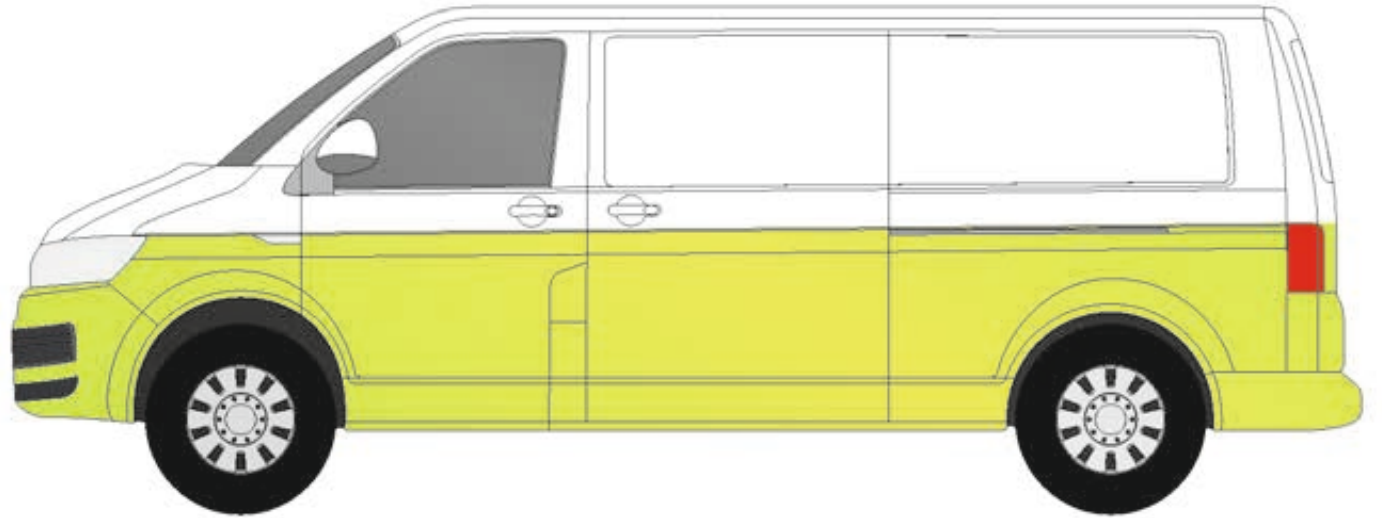

Transporter **HALF WRAP OPTIONS**

(Based on white external colour VW T6.1)

Photo for guidance only
Colours may vary from what is shown
Please refer to sample for accuracy

Photo for guidance only
Colours may vary from what is shown
Please refer to sample for accuracy

Photo for guidance only
Colours may vary from what is shown
Please refer to sample for accuracy

Dark Blue Metallic
Gloss

Photo for guidance only
Colours may vary from what is shown
Please refer to sample for accuracy