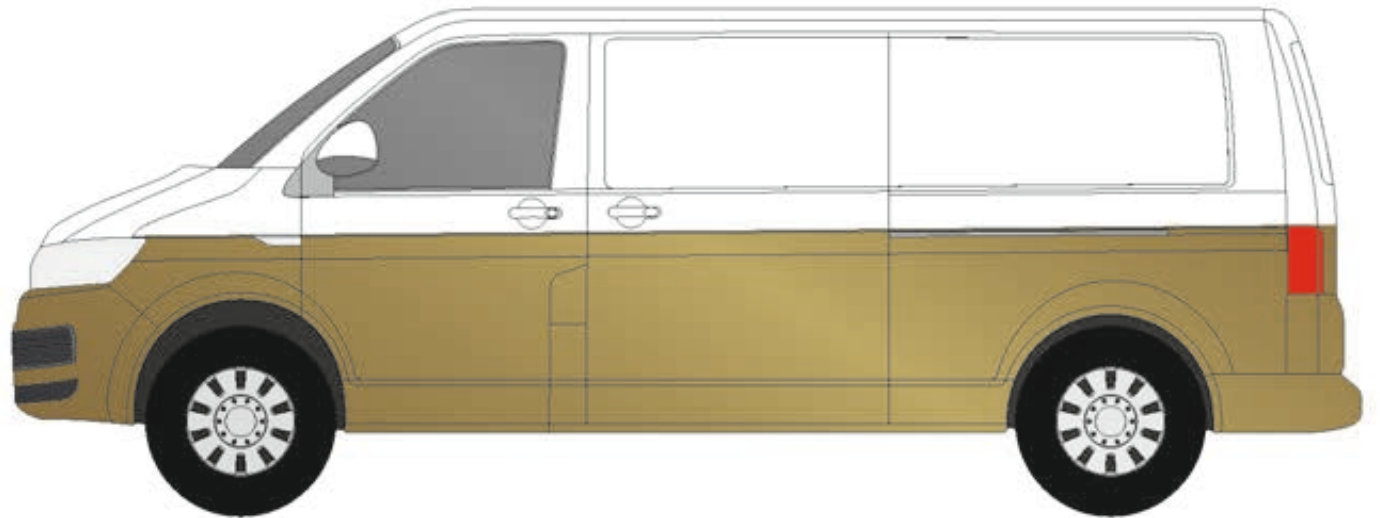

Transporter **HALF WRAP OPTIONS**

(Based on white external colour VW T6.1)

Photo for guidance only
Colours may vary from what is shown
Please refer to sample for accuracy

Photo for guidance only
Colours may vary from what is shown
Please refer to sample for accuracy

Photo for guidance only
Colours may vary from what is shown
Please refer to sample for accuracy

Photo for guidance only
Colours may vary from what is shown
Please refer to sample for accuracy

Bright Blue Metallic
Gloss

Photo for guidance only
Colours may vary from what is shown
Please refer to sample for accuracy

Dark Blue Metallic
Gloss

Photo for guidance only
Colours may vary from what is shown
Please refer to sample for accuracy